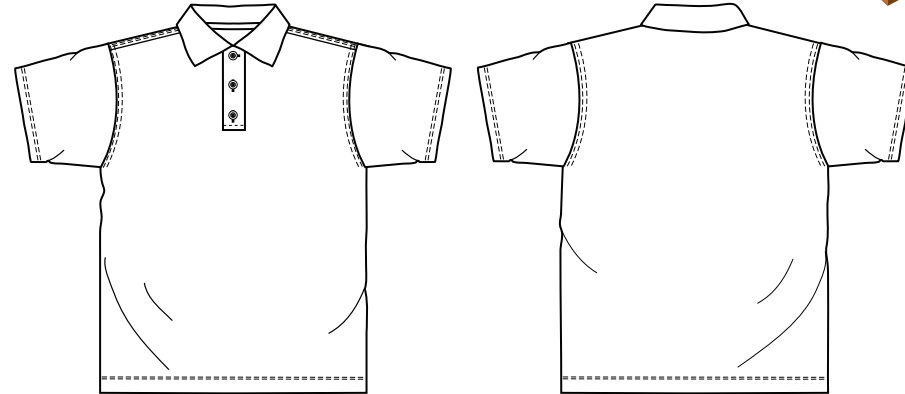

Classic Polo

Ref: 3PC

- 65% Polyester / 35% Cotton
- 170-175 gsm
- Flat knit ribbed collar
- Hemmed sleeves
- Self colour buttons
- Taped neck seam

Child-VAT Zero Rated

TO FIT CHEST"	22	24	26	28	30	32	34
AGE	2yrs	3/4	5/6	7/8	9/10	11/12	13

Adult-VAT Standard Rated

TO FIT CHEST"	36	39	43	47	51
SIZE	S	M	L	XL	XXL

* black not available in child sizes